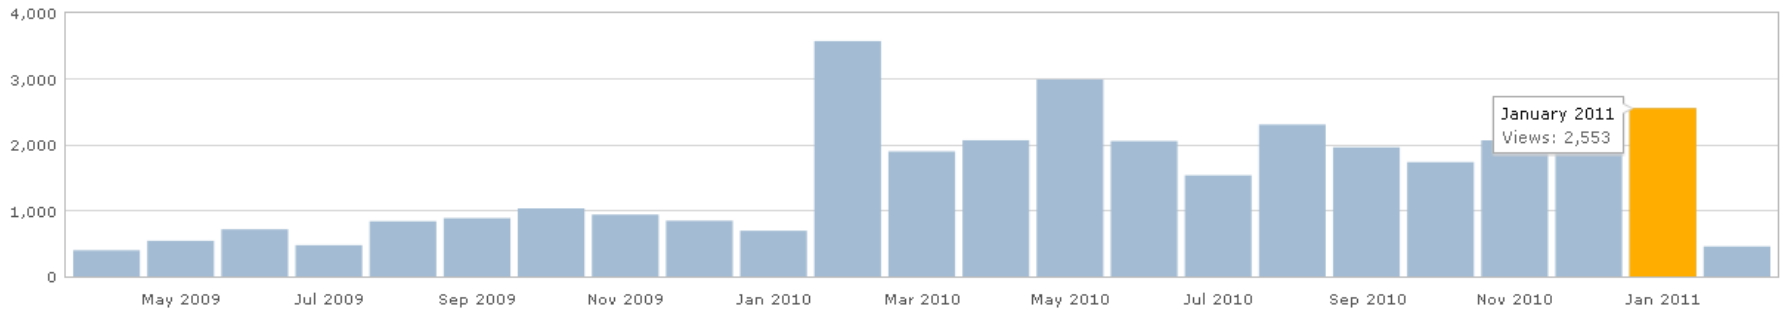

*Blog – How many readers, Top stories

Report

At A Glance

Days Weeks Months

34,369
views all-time

38
[views today](#)

695
views on your busiest day, [February 8, 2010](#)

[Summary Tables](#)