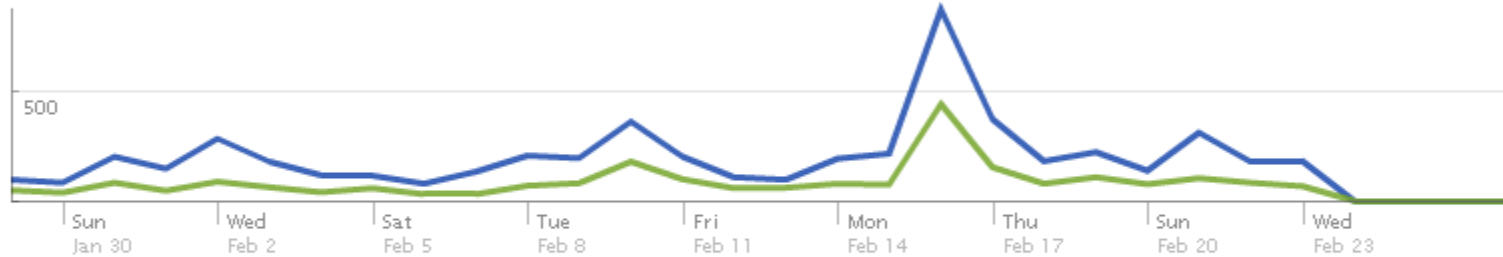

Daily Story Feedback?

Daily Likes Daily Comments Daily Unsubscribes

Stream Posts?

Message	Posted	Impressions	Feedback ▾
Congratulations to the #6 Aztecs men's basketball team, who...	January 19 at 8:51pm	7,767	1.4%
"I Believe That We Will Win!" - Aztec Basketball v Air...	January 20 at 10:06am	5,592	0.48%
San Diego State First Team To 20 Wins - ESPN Video - ESPN	January 20 at 4:18pm	6,103	0.44%
A little love from the Orange County Register never hurts	January 20 at 9:15am	5,019	0.34%
What'd you all think of Tim Shelton and the Aztecs on Jim...	January 21 at 2:01pm	6,448	0.31%
If you missed Tim Shelton and the Aztecs on ESPN's Jim Rome...	January 21 at 5:42pm	6,572	0.27%
Highlights vs. Air Force 01/19/11	January 20 at 6:55am	4,657	0.26%
Tim Shelton will be the Guest Correspondent tomorrow on Jim...	January 20 at 5:44pm	7,012	0.23%
Basketball not the only Aztec team getting national	January 19 at 3:33pm	6,391	0.17%

What specifically are people engaging with?

Activity

Page Views?

Logged-in Page Views Unique Page Views

Tab Views?

- 6,877 Wall
- 599 Photos
- 74 Information
- 71 Fanbase Team Information
- 50 Poll Daddy Polls
- 7 Notes
- 5