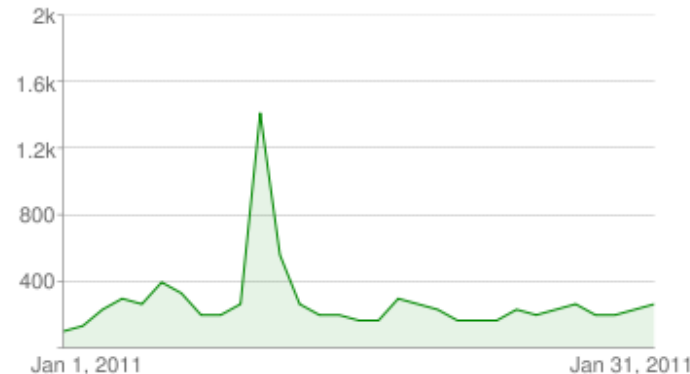

Community

Subscribers

Search

Summary [More info](#)

Views

Each day on the graph shows the total number of views made on that day. Unique users is the number of users that made those views.

My videos

Video	Views (% of total)	Attention
SDSU Live: Interview with Footba	23.6	<div style="width: 23.6%;"></div>
SDSU 2010: An Amazing Year	6.8	<div style="width: 6.8%;"></div>
Fred Dryer Remembers Don Cor	4.5	<div style="width: 4.5%;"></div>
Back to School - SDSU Spring S	3.6	<div style="width: 3.6%;"></div>
Dan Fouts Remembers Don Cor	3.3	<div style="width: 3.3%;"></div>
'Football Genius' Don Coryell Re	3.2	<div style="width: 3.2%;"></div>
Are social networking sites maki	2.4	<div style="width: 2.4%;"></div>
Aztec for Life	2.1	<div style="width: 2.1%;"></div>
Joe Gibbs Remembers Don Cor	1.9	<div style="width: 1.9%;"></div>
SDSU Live: Interview with Brian E	1.9	<div style="width: 1.9%;"></div>