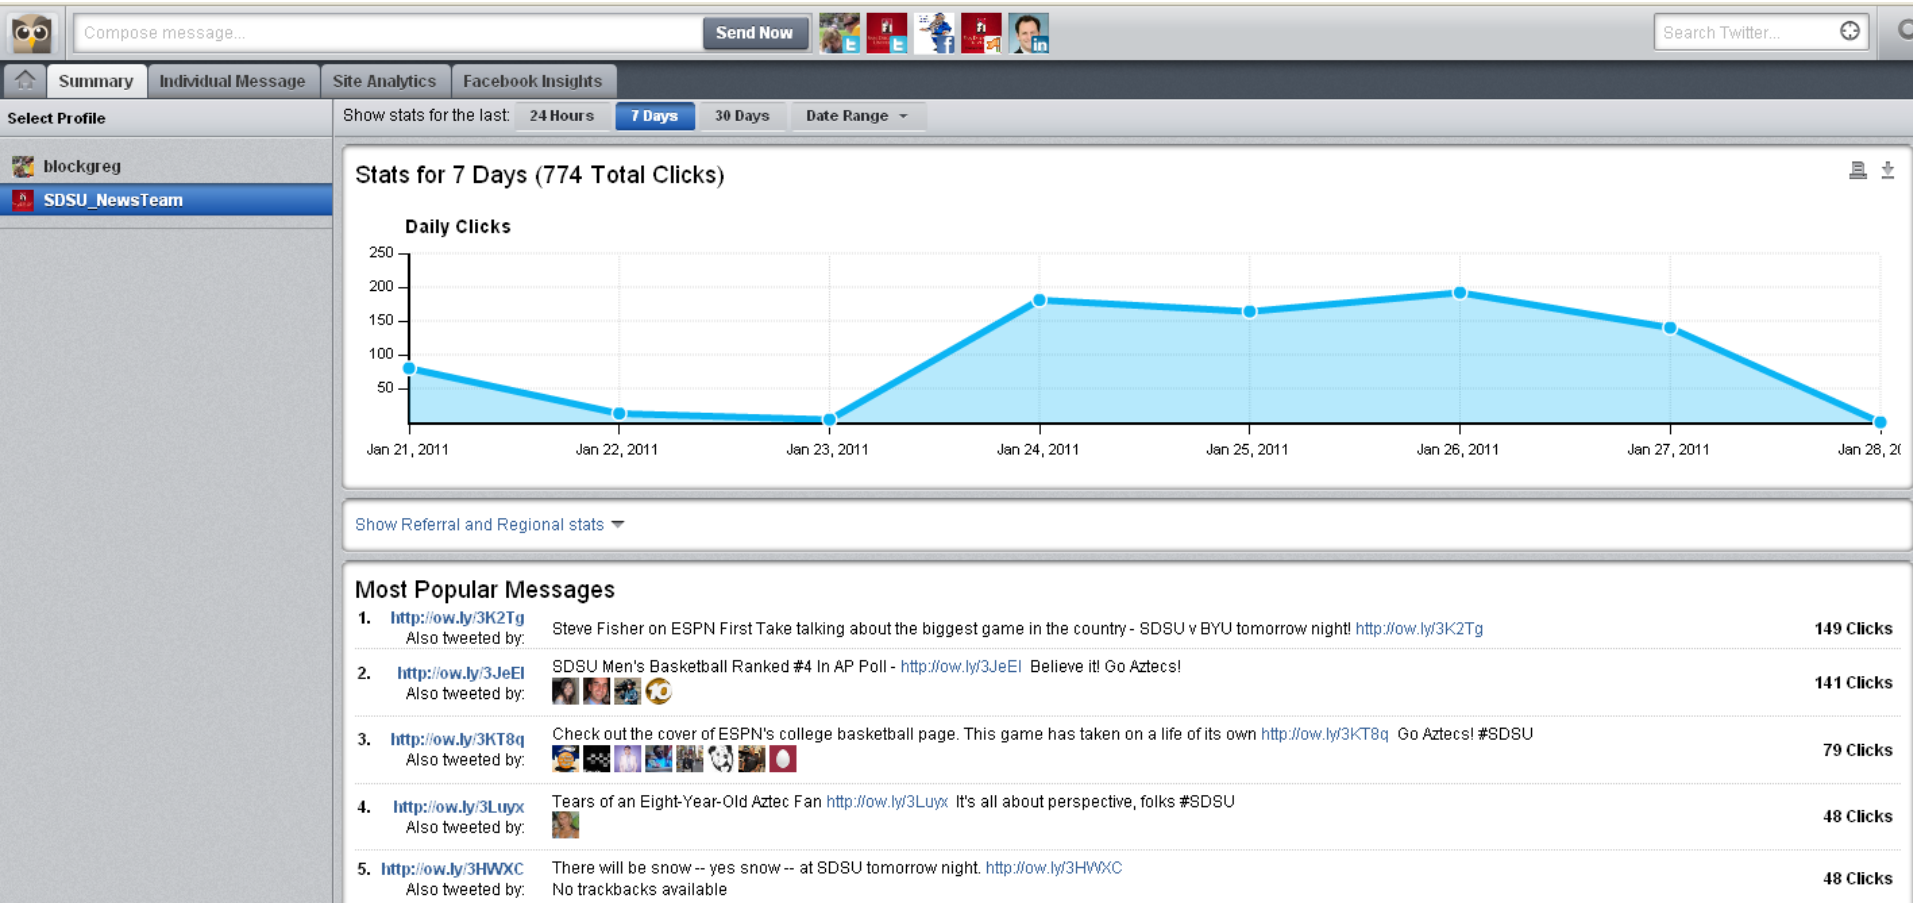

*How much value are people finding in what you are Tweeting?

Report