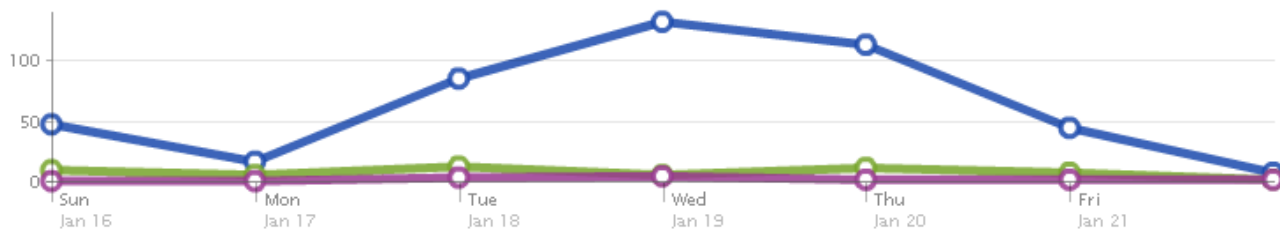

Week Month 01/16/2011 - 01/22/2011 ▾

Post Views? **181,187** ↑119%
Post Feedback? **494** ↑46%

Daily Story Feedback?

☒ Daily Likes ☒ Daily Comments ☒ Daily Unsubscribes

Stream Posts?

Message	Posted	Impressions	Feedback ▾
Congratulations to the #6 Aztecs men's basketball team, who...	January 19 at 8:51pm	7,767	1.4%
"I Believe That We Will Win!" - Aztec Basketball v Air...	January 20 at 10:06am	5,592	0.48%
San Diego State First Team To 20 Wins - ESPN Video - ESPN	January 20 at 4:18pm	6,103	0.44%
A little love from the Orange County Register never hurts	January 20 at 9:15am	5,019	0.34%
What'd you all think of Tim Shelton and the Aztecs on Jim...	January 21 at 2:01pm	6,448	0.31%
If you missed Tim Shelton and the Aztecs on ESPN's Jim Rome...	January 21 at 5:42pm	6,572	0.27%
Highlights vs. Air Force 01/19/11	January 20 at 6:55am	4,657	0.26%
Tim Shelton will be the Guest Correspondent tomorrow on Jim...	January 20 at 5:44pm	7,012	0.23%
Basketball not the only Aztec team getting national	January 19 at 3:33pm	6,391	0.17%

What specifically are people engaging with?