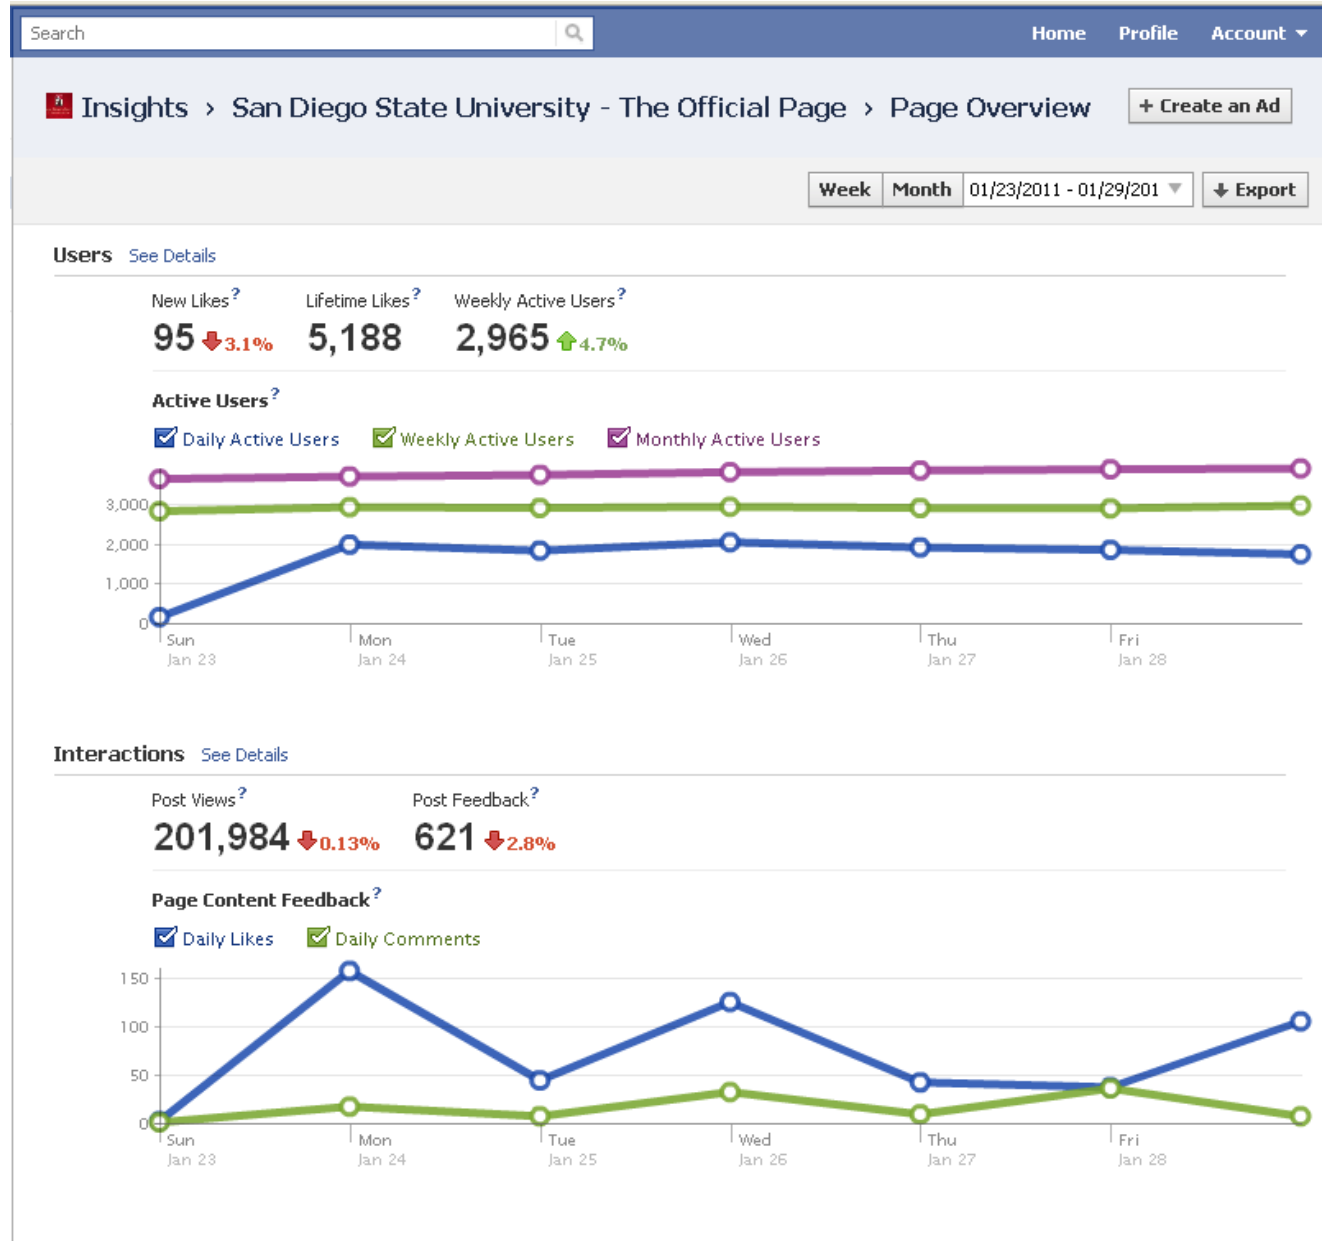

Facebook – *Engagement is key – “Likes” and Comments

Report

SAN DIEGO STATE
UNIVERSITY